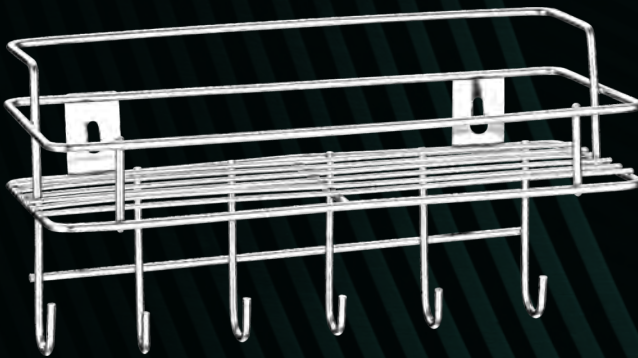

WIPER

SIZE

12"
16"
21"

SHELF HOOK

SIZE

WEIGHT

6x15	0.700
6x12	0.750
6x18	0.950

MADHANI STAND

WEIGHT

330 GM