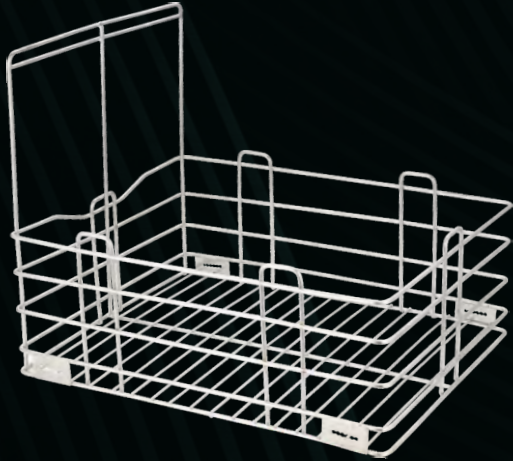

GRAIN TROLLEY