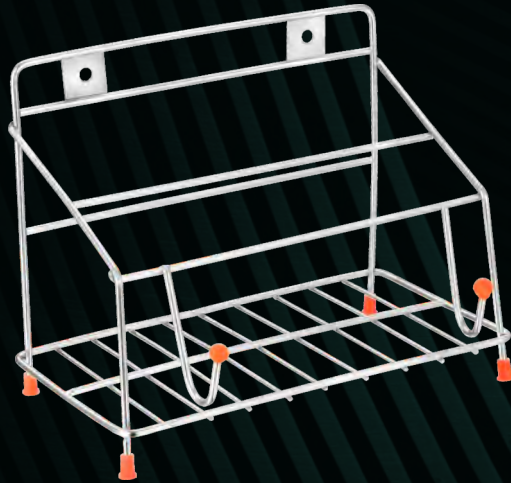

CHAKLA, BELAN, STAND WIRE (SQUARE)